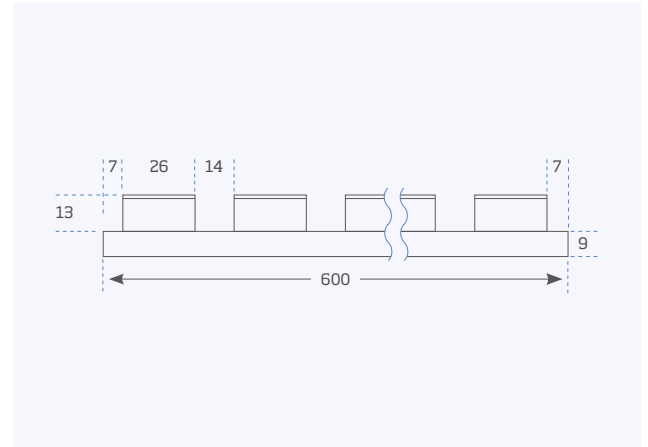

WPKT60L - WPKT60S - WPKT60W

Features

Design	Modern design feature for home & office
Noise reduction	Fibre backing absorbs sound, reducing noise
Colour options	Smoked Oak, Light Oak & Walnut
Suitability	Domestic & Commercial settings

Specification

Material	MDF board & Recycled polyester fibre
Finish	Wood veneer
Length	600mm
Width	600mm
Thickness	22mm (MDF & Veneer Slat 13mm, fibre backing 9mm)
Number of slats per panel	15
Coverage	0.36m²
Noise reduction coefficient*	NRC=0.80, Class B. EN ISO 11654:1997
Cleaning	Vacuum cleaner or dry cloth. Do not use water
Installation	Screws or adhesive
Usage	For internal use only

*Certification available upon request